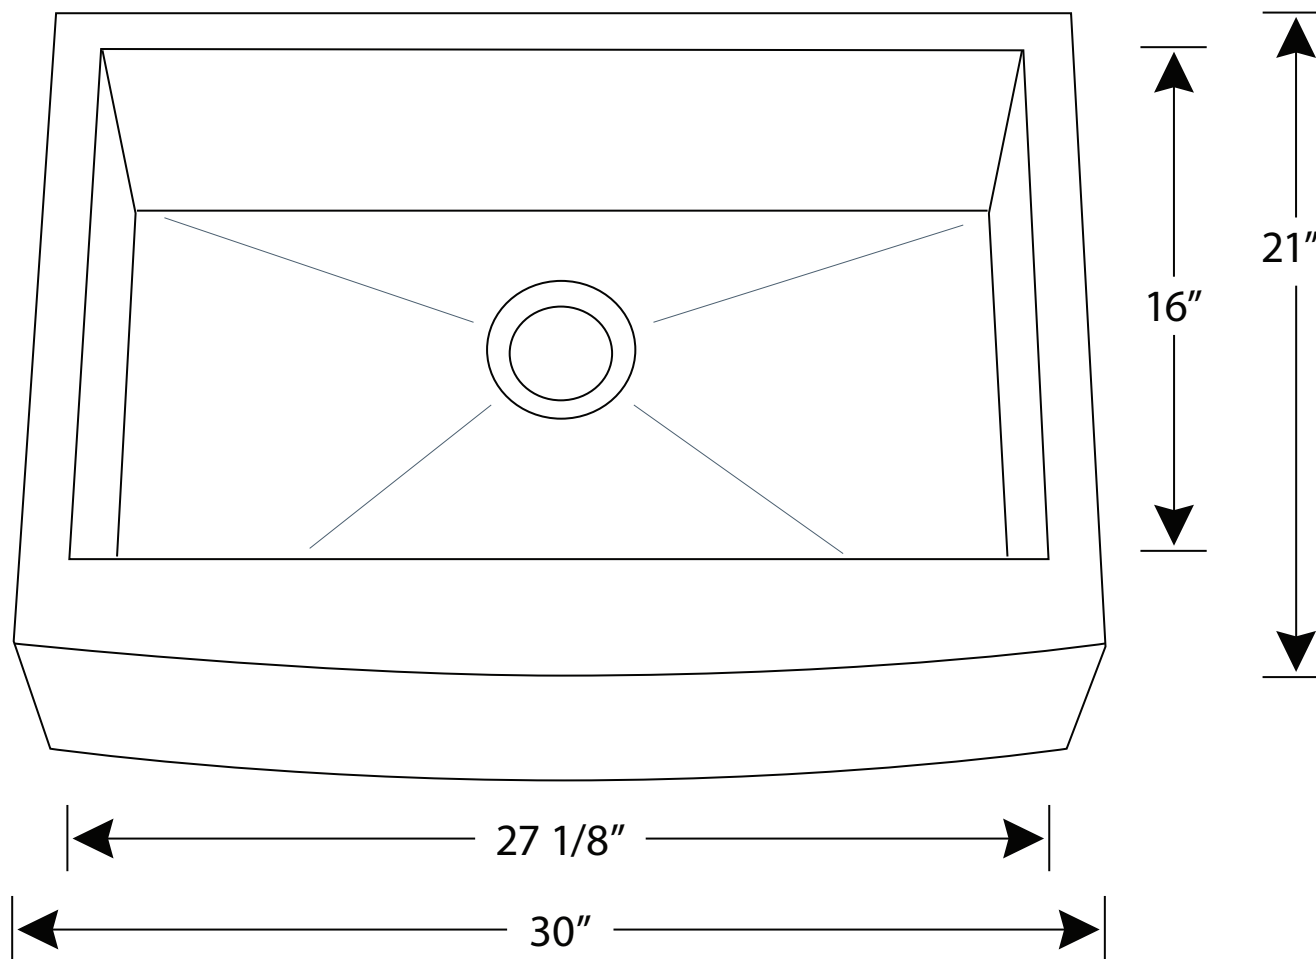

## S801 - Satin Finish

**304 Stainless Steel**

10" Depth